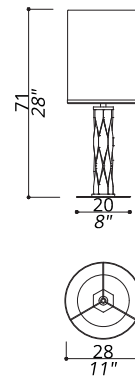

MARBLE FLAIRE COLLECTION

Table lamp

1631-BB-22

1 LIGHT TYPE E27
MAX 105W

Calacatta marble inlays.

FINISH

Structure and base in F_13 (burnished brass finish);
details in F_10 (natural brass).
Calacatta marble inlays. Metal base.

SHADE DIMENSIONS

cm. Ø 28 x H.35

SHADE FABRIC

TS_22 (ivory trevira wave)

NOTES

Dimensions are expressed in centimetres, if not otherwise specified.
All products may be customized subject to prior consulting with our
technical department; please send your request to info@officina-luce.it.
Officina Luce (Registered brand of ISSARCH srl) reserves the right to
change or delete, at any time and without prior warning, the technical
specification of any model or the model itself, depending on technical
and commercial requirements.

MARBLE FLAIRE COLLECTION

Table lamp

1631-BN-35

1 LIGHT TYPE E27
MAX 105W

Carrara marble inlays

FINISH

Structure and base in F_13 (burnished brass finish);
details in F_31 (polished nickel finish).
Carrara marble inlays. Metal base.

SHADE DIMENSIONS

cm. Ø 28 x H.35

SHADE FABRIC

TS_35 (light gray linen)

NOTES

Dimensions are expressed in centimetres, if not otherwise specified.
All products may be customized subject to prior consulting with our technical department; please send your request to info@officina-luce.it.
Officina Luce (Registered brand of ISSARCH srl) reserves the right to change or delete, at any time and without prior warning, the technical specification of any model or the model itself, depending on technical and commercial requirements.