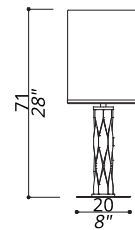

MARBLE FLAIRE COLLECTION

Table lamp

1631-BB-22

1 LIGHT TYPE E27
MAX 105W

Calacatta marble inlays.

FINISH

Structure and base in F_13 (burnished brass finish);
details in F_10 (natural brass).
Calacatta marble inlays. Metal base.

SHADE DIMENSIONS

cm. Ø 28 x H.35

SHADE FABRIC

TS_22 (ivory trevira wave)

NOTES

Dimensions are expressed in centimetres, if not otherwise specified.
All products may be customized subject to prior consulting with our
technical department; please send your request to info@officina-luce.it.
Officina Luce (Registered brand of ISSARCH srl) reserves the right to
change or delete, at any time and without prior warning, the technical
specification of any model or the model itself, depending on technical
and commercial requirements.

SHADE DIMENSIONS

cm. Ø 28 x H.35

SHADE FABRIC

TS_35 (light gray linen)

NOTES

Dimensions are expressed in centimetres, if not otherwise specified.
All products may be customized subject to prior consulting with our technical department; please send your request to info@officina-luce.it.
Officina Luce (Registered brand of ISSARCH srl) reserves the right to change or delete, at any time and without prior warning, the technical specification of any model or the model itself, depending on technical and commercial requirements.